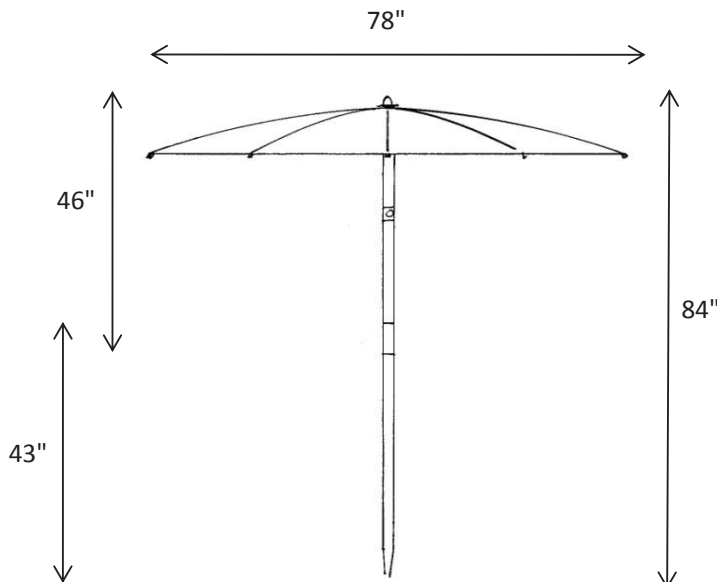

CREATIVE TENT SOLUTIONS

Industrial Pop-Up Tents & Umbrellas for Weather Protection

POP'N'WORK - 7884W

POP'N'WORK UMBRELLAS HAVE HEAVY DUTY FRAMES THAT CAN WITHSTAND STRONG WINDS. TOUGH YELLOW VINYL COVERS.

FEATURES

- ◆ SIX PANEL UMBRELLA WITH A TWO PIECE POINTED POLE
- ◆ NO TILTING MECHANISM ON WOOD POLES
- ◆ STANDARD COLOR IS YELLOW. OTHER COLORS AVAILABLE
- ◆ WEIGHT: 10LBS
- ◆ DIMESIONS: 59" X 5" X 5"

SPECIFICATIONS - 78" DIAMETER